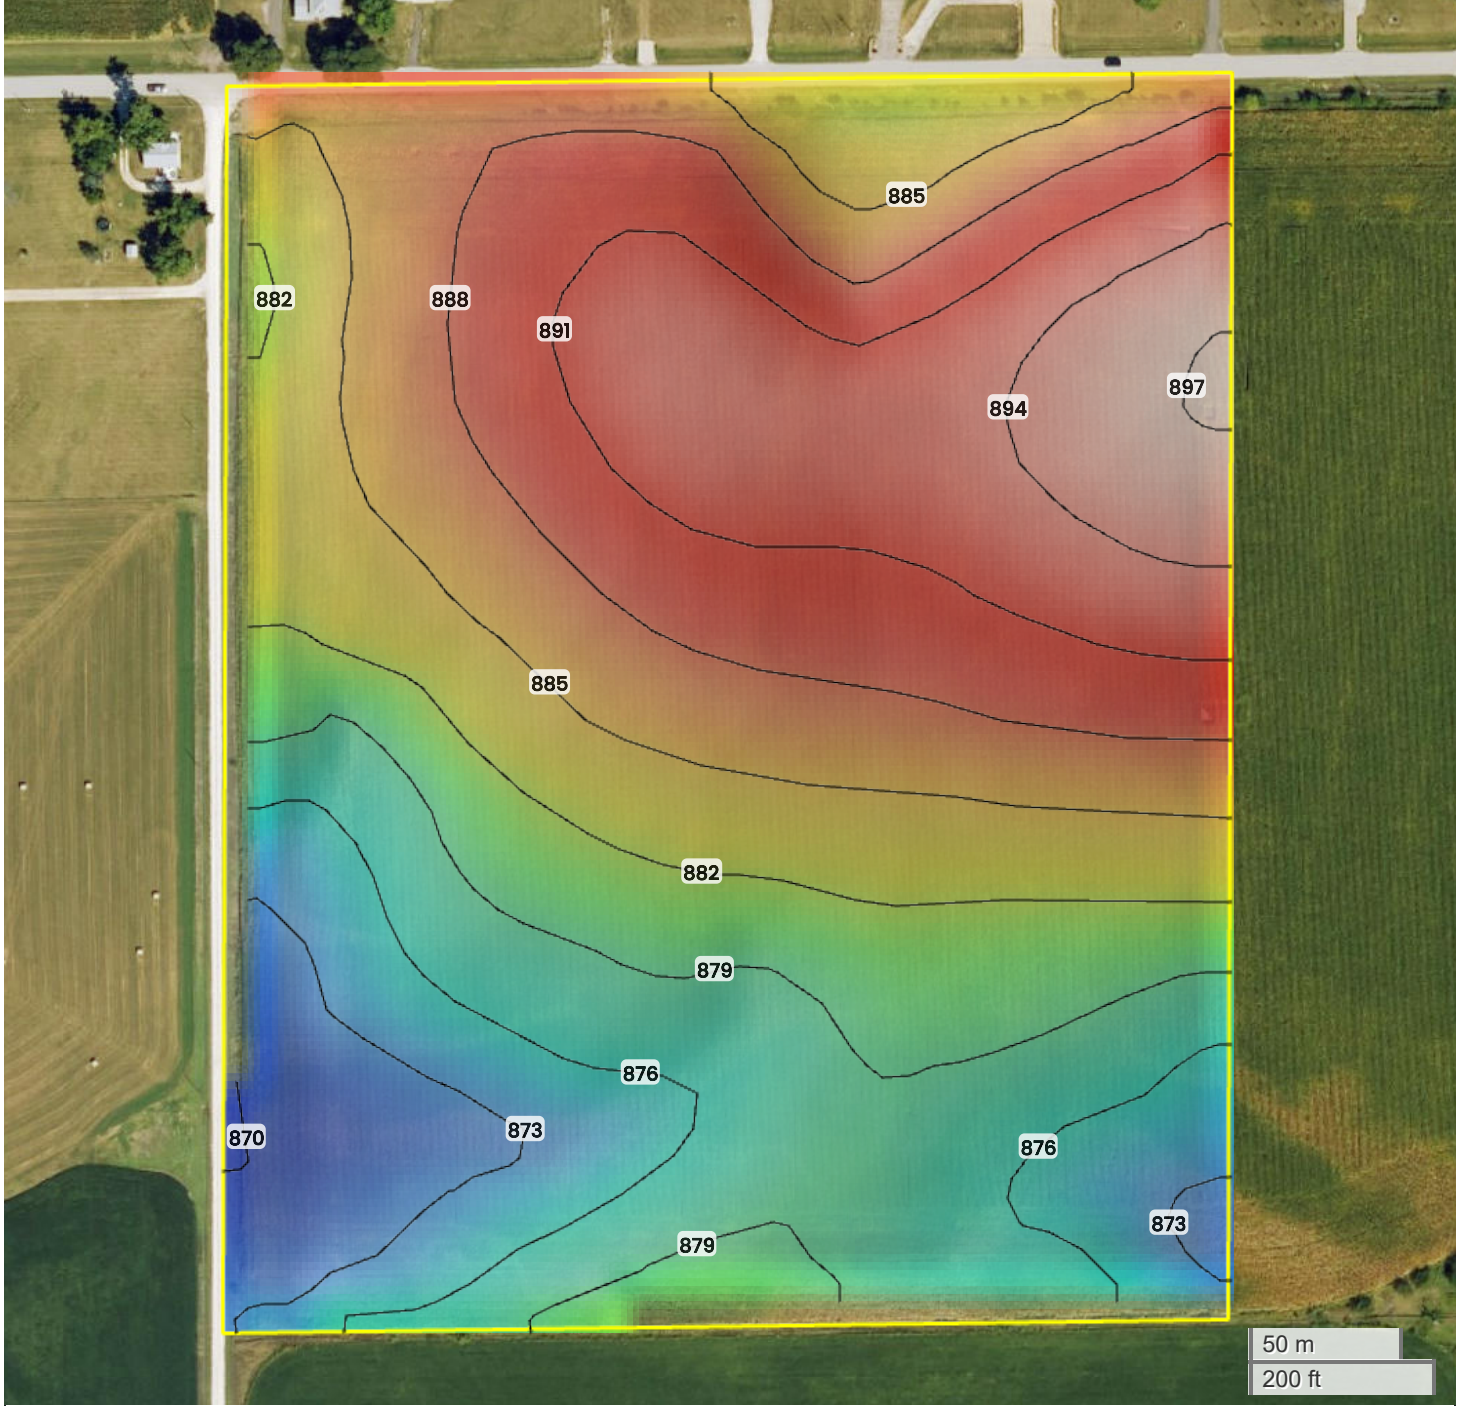

SOUTH FARM (32.48 AC TOTAL, 31.58 AC TILLABLE)

TOPOGRAPHY

870 ft

897 ft

Center: 41.466310, -93.662719

19-77N-24W

Greenfield Township

Warren County, IA

Source: USGS 10m DEM

Interval(ft): 3

Max: 897.0 ft

Min: 870.0 ft

Range: 27.0 ft

Average: 883.5 ft

FarmWorth, LLC makes no warranties, express or implied, regarding the accuracy of any information provided through FarmWorth.com. User is solely responsible for independently verifying all information prior to use and waives any claims against FarmWorth, LLC arising from inaccuracies in such information.